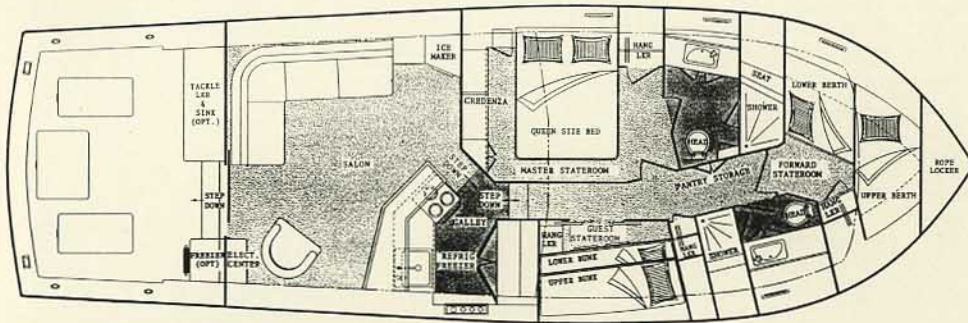

viking 46 CONVERTIBLE

Interior Layout – Triple Stateroom