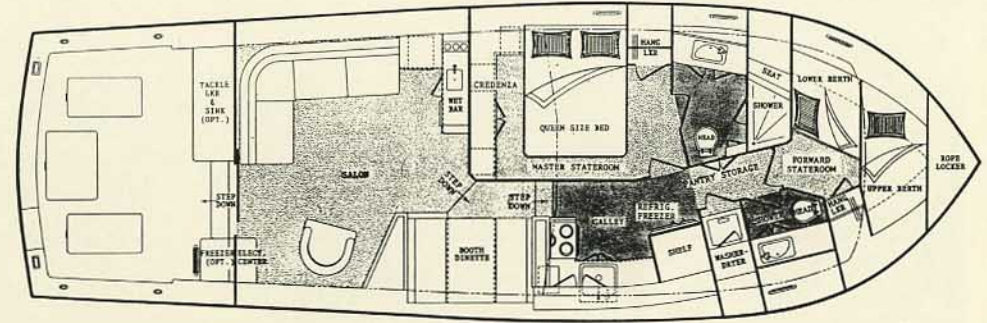

Interior Layout – Dinette